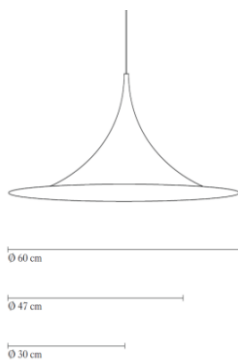

FACTS

MEASUREMENT - L X W X H MM

Lamp canopy height: 57 mm
Lamp canopy diameter: 114 mm
Shade height: 300 mm
Shade diameter: Ø600mm
Cable length, exposed: APP. 2200 mm
Cable length, total: APP. 2500 mm

WEIGHT ITEM - LAMP INCL. WIRE AND CANOPY

2400 g

PACKAGING TYPE

Cardboard box

PACKAGING MEASUREMENT - L X W X H CM

L:64 X W:64 X H:33,5 cm

WEIGHT PACKAGING - MATERIAL TYPE (recyclable)

- Delivery note: 5 g
- PE-LD PolyEthylen, bottom and top plate: 150 g
- Socket protection: 11 g
- Brown paper post (2 pcs. Triangles and canopy box): 400 g
- PE polybag: 61 g
- Cardboard, outer white box w/5ply Corrugated: 2600 g
- Screws: 7 g

WEIGHT PACKAGING - TOTAL

3562 g

NUMBER OF PARCELS

1 pcs.

ACCESSORIES

Semi Lightbulb , E27, Ø60/Ø90, EU, 7W, LED
Item no.:10052184